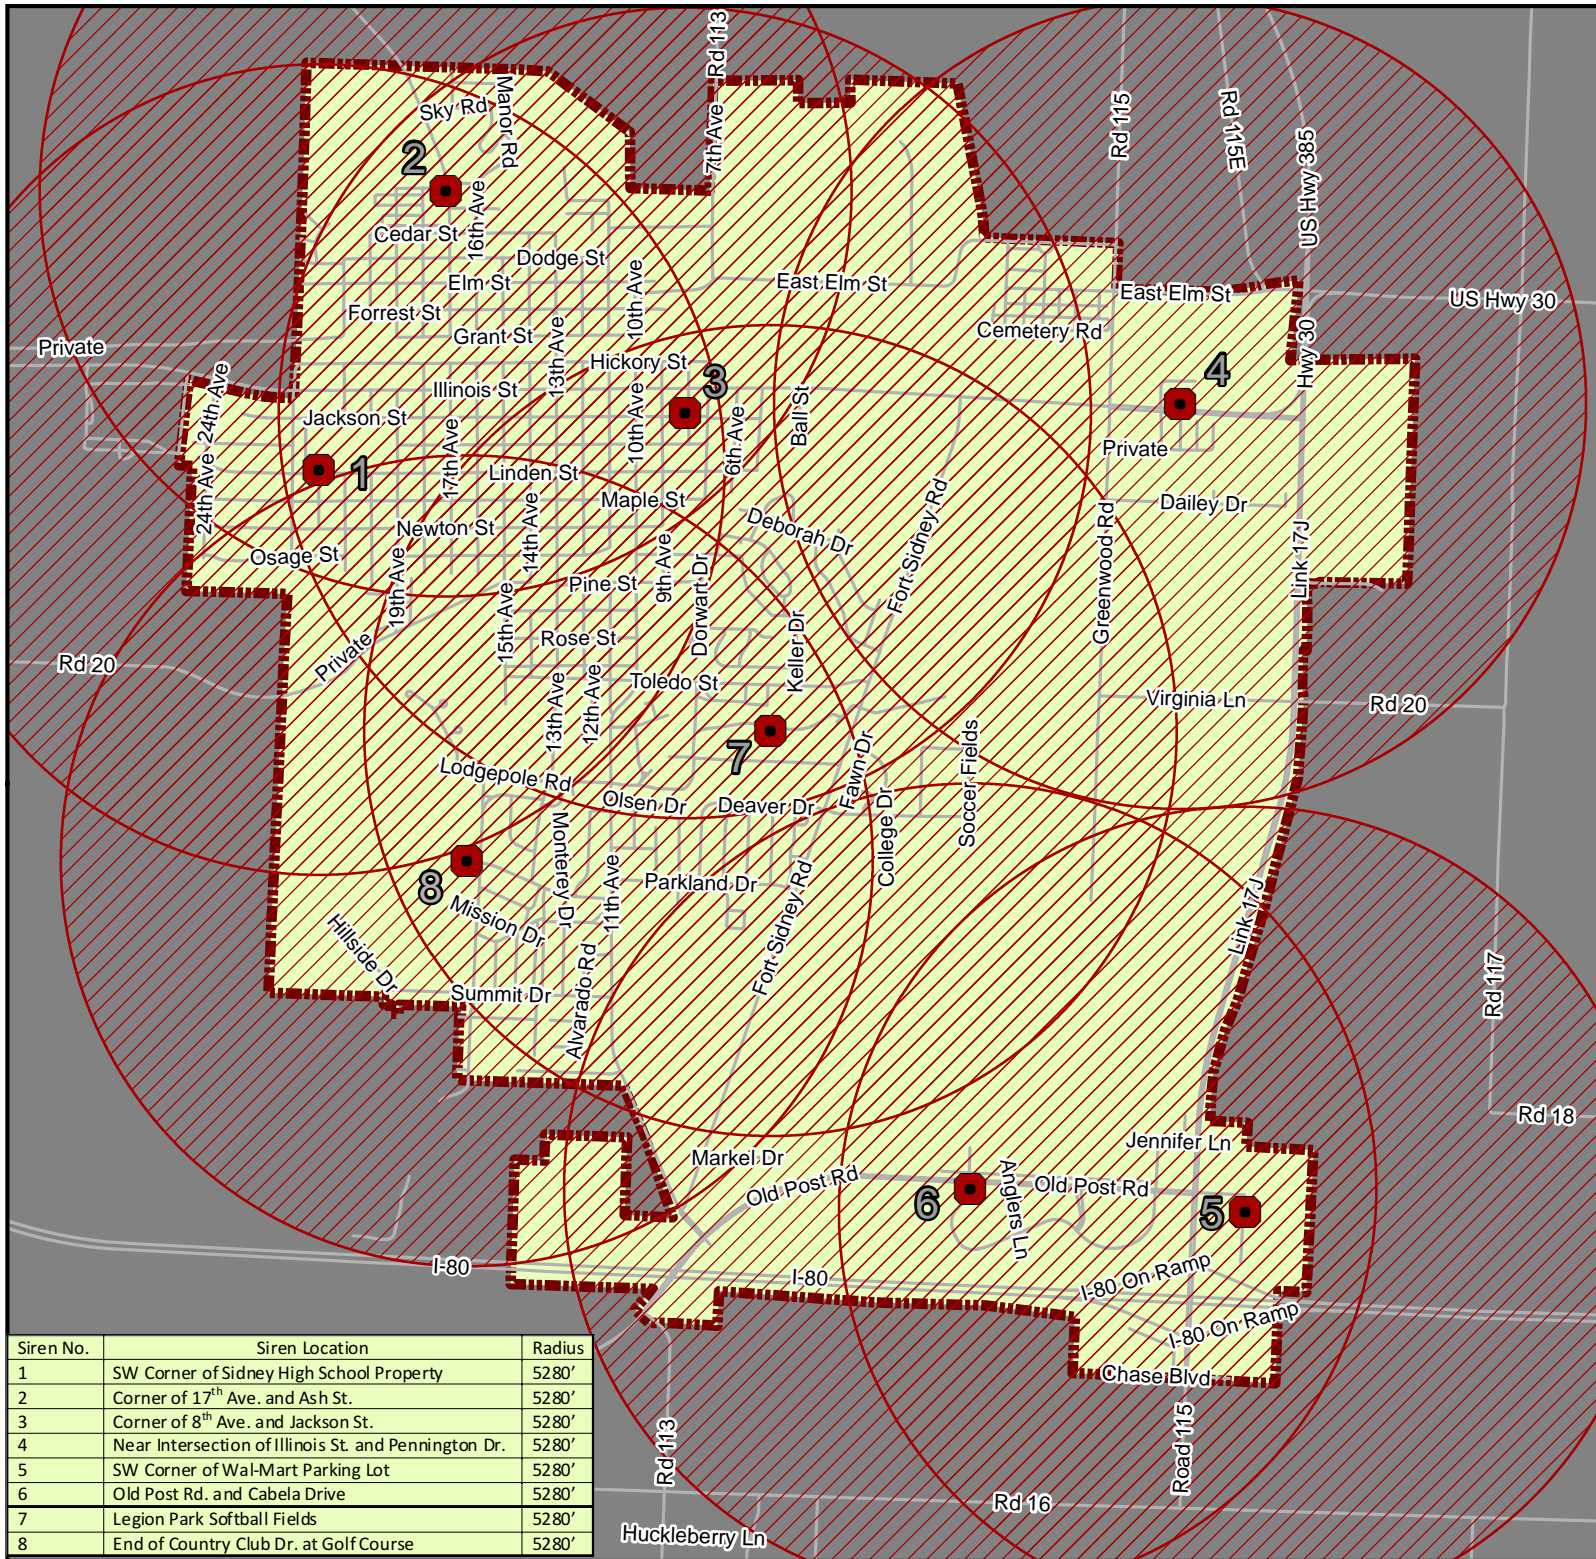

# City of Sidney Severe Weather Warning Sirens

Siren No.	Siren Location	Radius
1	SW Corner of Sidney High School Property	5280'
2	Corner of 17 <sup>th</sup> Ave. and Ash St.	5280'
3	Corner of 8 <sup>th</sup> Ave. and Jackson St.	5280'
4	Near Intersection of Illinois St. and Pennington Dr.	5280'
5	SW Corner of Wal-Mart Parking Lot	5280'
6	Old Post Rd. and Cabela Drive	5280'
7	Legion Park Softball Fields	5280'
8	End of Country Club Dr. at Golf Course	5280'

**Legend**

-  Warning Siren
-  Sound Radius
-  Corporate Limits